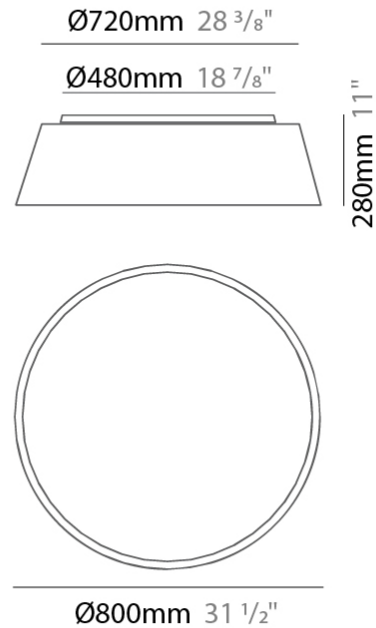

PROJECT
TYPE
SPECIFIER
QUANTITY
DATE

DRUM SURFACE

D112014-

base number   Finish
Options

1. To build a product code in our configurator select the specify button on the base model # product page
2. To build a manual product code on this datasheet choose from the options listed below in blue font and add the suffix to the base model #

GENERAL

Series: Drum
Partner: Ole
Division: Design
Installation: Surface
Product Type: Ceiling Surface
Mounting Location: Ceiling
Light Distribution: Direct

PHYSICAL

Shape: Drum
Diameter (mm): 800
Diameter (in): 31 1/2
Height (mm): 280
Height (in): 11
Weight (kg): 4.4
Weight (lbs): 9.7
Diffuser: PMMA - Opal

Fixture Finish: BEI / BLK / BLU / COG / DGN / GRY / MRN / MOC / MUS / OLV / SIL / STN / TER / WHI

Holder Finish: Black

Fixture Material: Fabric Cord / Metal

Primary Material: Fabric - Recycled

Upon Request: Other fabric cord colors available upon request (see downloadable finish chart)

ELECTRICAL

Number of Lamps: 4
Lamp Type: LED Retrofit
Lamp Shape: A19
Bulb Included: Bulb Not Included
Max. Wattage Per Lamp (W): 15
Lamp Base: E26
Input Voltage (V): 120
Upon Request: 277Vac / GU24

LED

OPTICAL

RATINGS AND CERTIFICATIONS

Certified By: Certified for North American Standards

IP rating: IP20